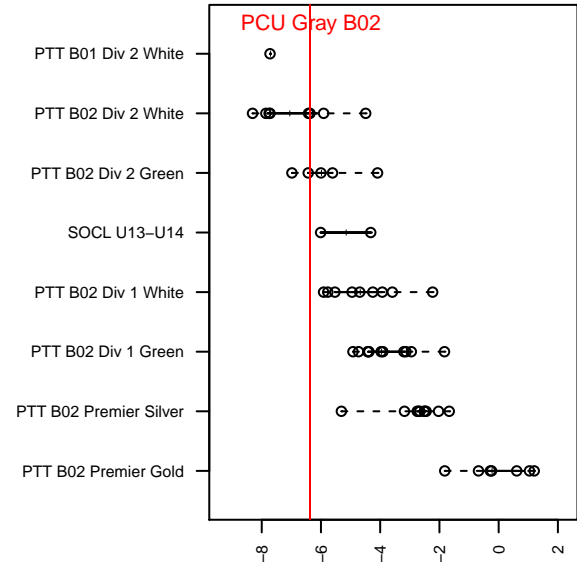

PCU Gray B02

Portland City United SC
 Portland, OR
 B02 total strength=613
 attack=0.67 defense=0.41
 fall league = PTT B02 Div 2 White
 spr league = Spr OYS B02 Div 2 White

alt names used:
 PCU 02B Falcons
 PCU 02B Falcons
 PCUSC 02B FALCONS
 PCU 02B Gray
 PCU 02B Gray
 PCU 02B Gray

**attack and defense variance (black dot)
relative to other teams
and top 10 in region**

**attack and defense rating
relative to others at age
and all opponents in last 13 months**

Performance relative to 13 month average