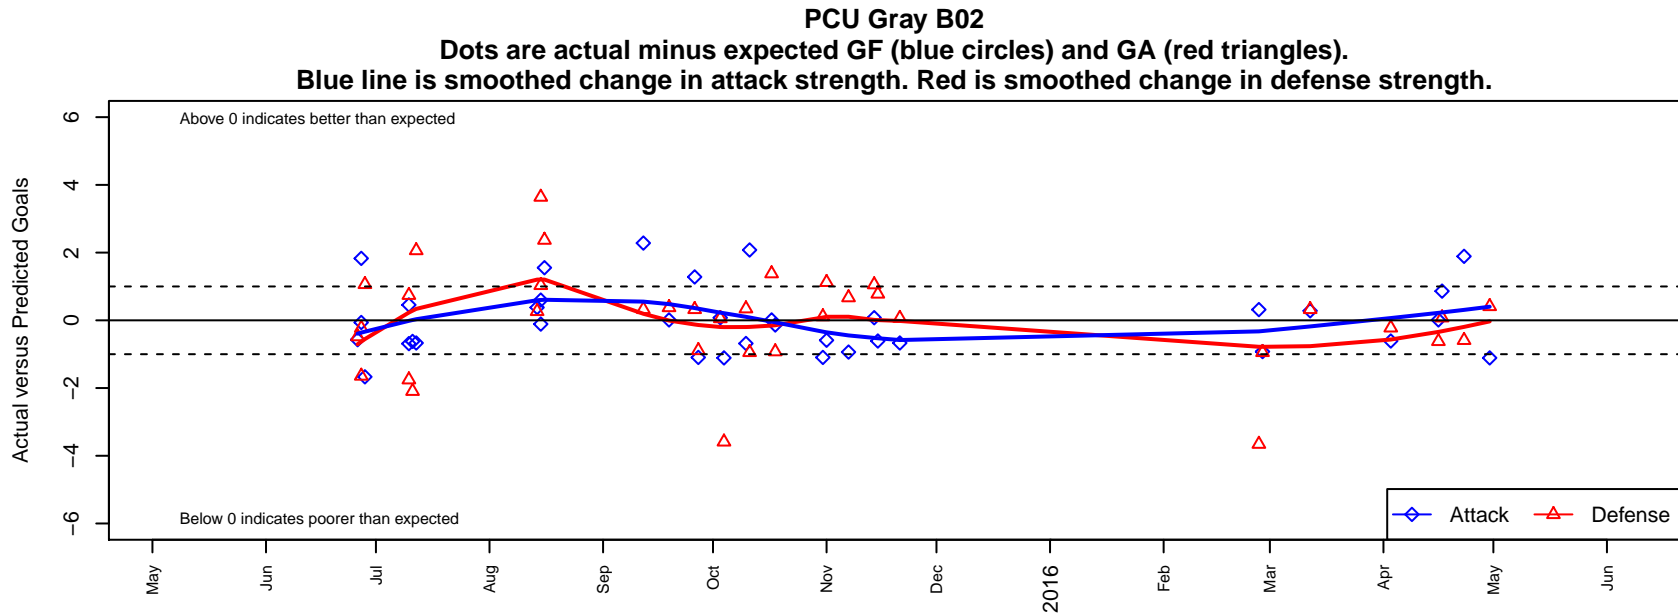

PCU Gray B02

Portland City United SC
 Portland, OR
 B02 total strength=613
 attack=0.67 defense=0.41
 fall league = PTT B02 Div 2 White
 spr league = Spr OYS B02 Div 2 White

alt names used:
 PCU 02B Falcons
 PCU 02B Falcons
 PCUSC 02B FALCONS
 PCU 02B Gray
 PCU 02B Gray
 PCU 02B Gray

**attack and defense variance (black dot)
relative to other teams
and top 10 in region**

**attack and defense rating
relative to others at age
and all opponents in last 13 months**

Performance relative to 13 month average